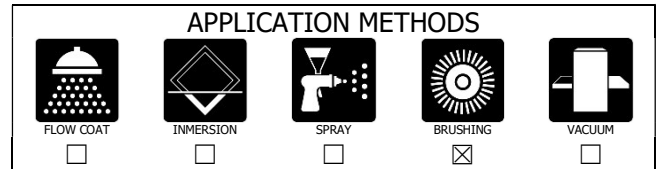

WOOD COATINGS

MasqueCare W

PRODUCT CODE: 6910442

DESCRIPTION

MasqueCare W is an aqueous product for the enhancement of dull coated surfaces exposed for exterior use, such as windows and doors.

COLOR

Colorless

GLOSS LEVEL AND TECHNICAL DATA

Density: 1.020 – 1.040 g/cm³

APPLICATION

Pre-treatment: The surface must be clean and free of dust, insects and other pollutants that could serve as a basis for infestation by algae and fungi.

Application: Is applied with a soft brush or cloth.

Application conditions: The product is delivered ready for use.

CLEANING OF EQUIPMENT

The equipment is cleaned with water.

STORAGE/TRANSPORT

Temperature for storage/transportation: between 5 – 25 °C

Keep containers tightly closed after use.

PACKAGING

1 and 20 L

INDUSTRIAS QUÍMICAS MASQUELACK S.A.

C/ De Pedrosa, 26-28. 08783 Masquefa – Barcelona – España -
masquelack@masquelack.com – www.masquelack.com

Representative in Lithuania – Refor UAB, Raudondvario pl. 242C, LT-47158, Kaunas – www.refor.lt